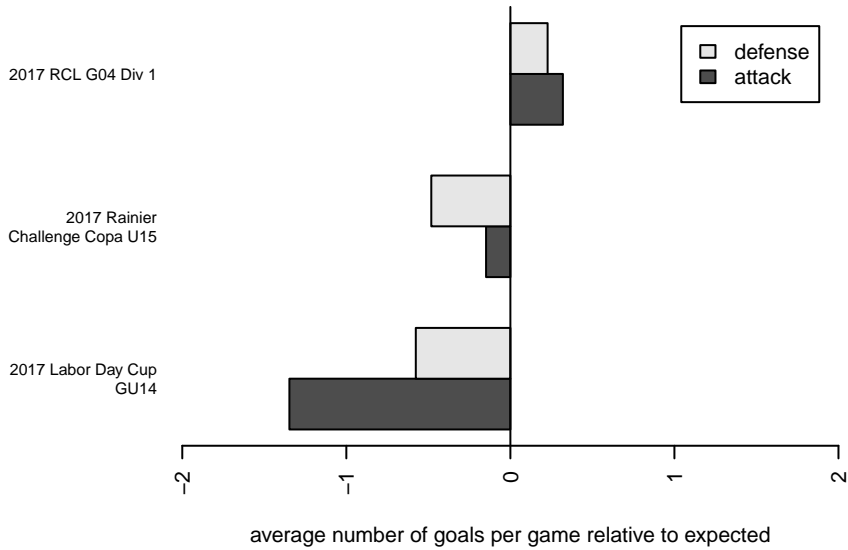

# Harbor Premier Green G04

Harbor FC  
 Gig Harbor, WA  
 G04 total strength=1591  
 attack=23.7 defense=10.13  
 fall league = RCL G04 Div 1

alt names used:  
 Harbor Premier G04 Green  
 Harbor Premier G04 Green A

Venues played:  
 2017 Rainier Challenge Copa U15  
 2017 Labor Day Cup GU14  
 2017 RCL G04 Div 1

**Harbor Premier Green G04**  
 Dots are actual minus expected GF (blue circles) and GA (red triangles).  
 Blue line is smoothed change in attack strength. Red is smoothed change in defense strength.

**attack and defense variance (black dot)  
relative to other teams  
and top 10 in region**

**attack and defense rating  
relative to others at age  
and all opponents in last 13 months**

**Performance relative to 13 month average**