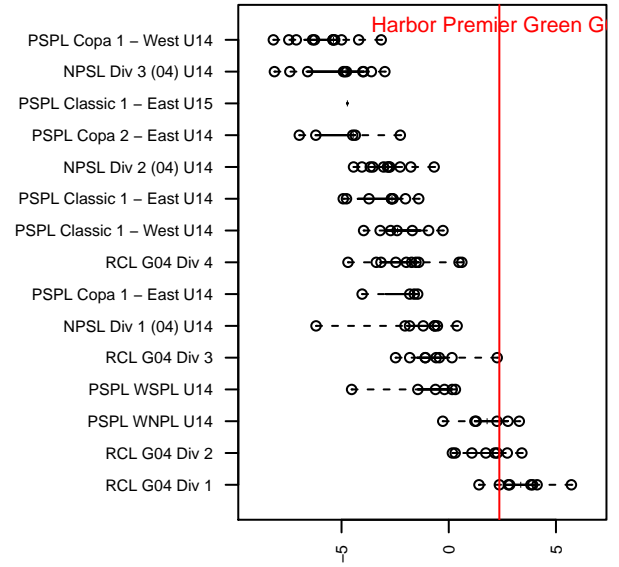

# Harbor Premier Green G04

Harbor FC  
 Gig Harbor, WA  
 G04 total strength=1591  
 attack=23.7 defense=10.13  
 fall league = RCL G04 Div 1

alt names used:  
 Harbor Premier G04 Green  
 Harbor Premier G04 Green A

Venues played:  
 2017 Rainier Challenge Copa U15  
 2017 Labor Day Cup GU14  
 2017 RCL G04 Div 1

**Harbor Premier Green G04**  
 Dots are actual minus expected GF (blue circles) and GA (red triangles).  
 Blue line is smoothed change in attack strength. Red is smoothed change in defense strength.

**attack and defense variance (black dot)  
relative to other teams  
and top 10 in region**

**attack and defense rating  
relative to others at age  
and all opponents in last 13 months**

**Performance relative to 13 month average**