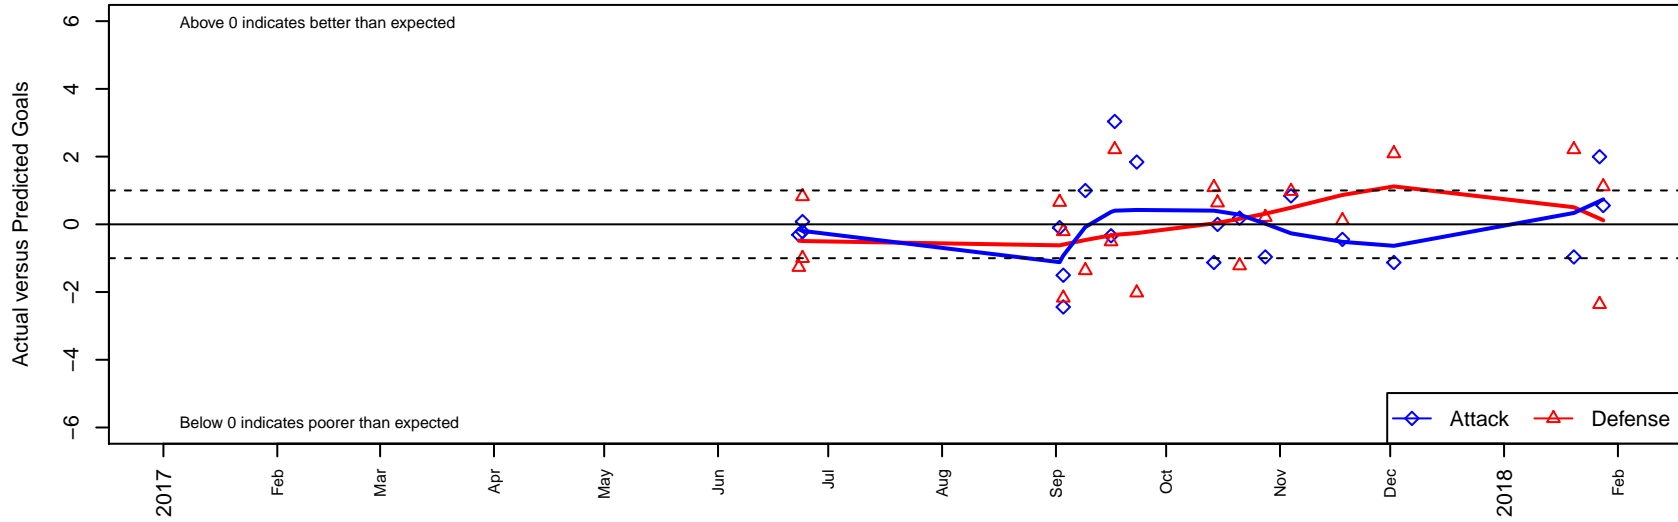

# Harbor Premier Green G04

Harbor FC  
 Gig Harbor, WA  
 G04 total strength=1591  
 attack=23.7 defense=10.13  
 fall league = RCL G04 Div 1

alt names used:  
 Harbor Premier G04 Green  
 Harbor Premier G04 Green A

Venues played:  
 2017 Rainier Challenge Copa U15  
 2017 Labor Day Cup GU14  
 2017 RCL G04 Div 1

**Harbor Premier Green G04**  
 Dots are actual minus expected GF (blue circles) and GA (red triangles).  
 Blue line is smoothed change in attack strength. Red is smoothed change in defense strength.

**attack and defense variance (black dot)  
relative to other teams  
and top 10 in region**

**attack and defense rating  
relative to others at age  
and all opponents in last 13 months**

**Performance relative to 13 month average**