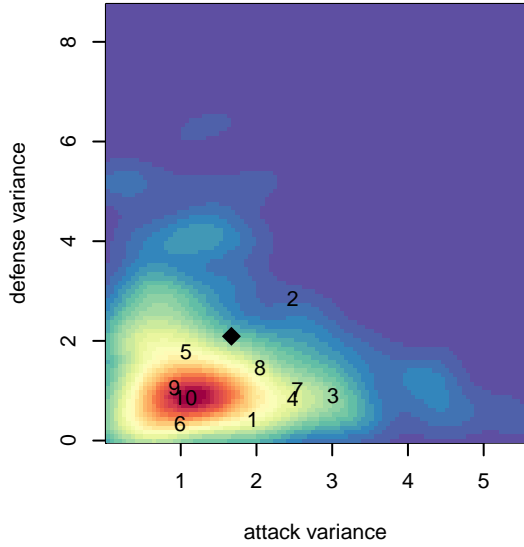

# Harbor Premier Green G04

Harbor FC  
 Gig Harbor, WA  
 G04 total strength=1591  
 attack=23.7 defense=10.13  
 fall league = RCL G04 Div 1

alt names used:  
 Harbor Premier G04 Green  
 Harbor Premier G04 Green A

Venues played:  
 2017 Rainier Challenge Copa U15  
 2017 Labor Day Cup GU14  
 2017 RCL G04 Div 1

**Harbor Premier Green G04**  
 Dots are actual minus expected GF (blue circles) and GA (red triangles).  
 Blue line is smoothed change in attack strength. Red is smoothed change in defense strength.

**attack and defense variance (black dot)  
relative to other teams  
and top 10 in region**

**attack and defense rating  
relative to others at age  
and all opponents in last 13 months**

**Performance relative to 13 month average**